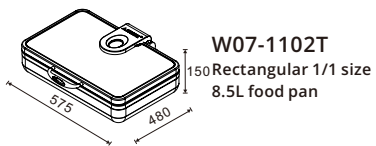

SUNNEX[®]

BURANO

Versatile Chafer

VERSATILE CHAFER - BURANO

W07-1102T
Rectangular 1/1 size
8.5L food pan

W07-2302T
Square 2/3 size
5.5L food pan

W07-2802T
Soup Station
10L bain marie

W07-3602T
Round 36cm
6.8L food pan