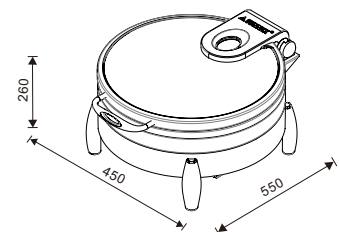

W07-3602T
Round 36cm
6.8L food pan

W07-3602T+W07-3601B

W07-3602T + W07-3602B

W07-2802T
Soup Station
10L bain marie

W07-2802T + W07-2801B

W07-2802T + W07-2802B

W07-3602T + W07-3603B

W07-3602T + W07-3604B