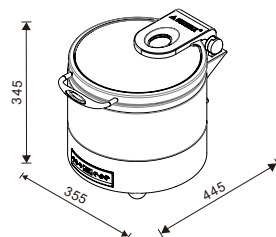

W07-3602T
Round 36cm
6.8L food pan

W07-3602T+W07-3601B

W07-3602T + W07-3602B

W07-2802T
Soup Station
10L bain marie

W07-2802T + W07-2801B

W07-2802T + W07-2802B

W07-3602T + W07-3603B

W07-3602T + W07-3604B