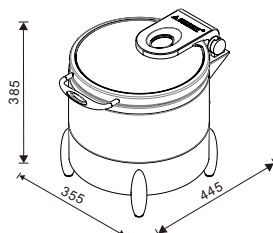

W07-2802T + W07-2804B