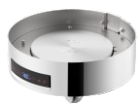

1/1 W07-1102B

Frame for electric heating plate

Equipped with bracket for positioning of electric heating plate

1/1 W07-1103B

Multi-function frame with olive shaped alloy legs

Good for use with fuel holder, electric heating mug, electric heating plate & small induction heater

1/1 W07-1104B

Multi-function frame with curved alloy legs

Good for use with fuel holder, electric heating mug, electric heating plate & small induction heater

1/1 W07-1105B

2/3 W07-2301B

2/3 W07-2302B

2/3 W07-2303B

2/3 W07-2304B

2/3 W07-2305B

Round W07-3601B

Round W07-3602B

Round W07-3603B

Round W07-3604B

Round W07-3605B

Soup W07-2801B

W07-2302T + W07-2301B

W07-2302T + W07-2302B

W07-1102T + W07-1103B

W07-1102T + W07-1104B

W07-1102T + W07-1105B

W07-2302T + W07-2303B

W07-2302T + W07-2304B

W07-2302T + W07-2305B