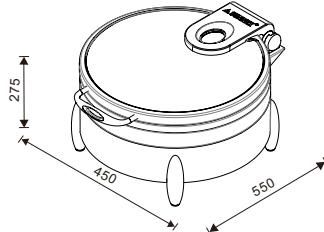

W07-3602T
Round 36cm
6.8L food pan

W07-3602T+W07-3601B

W07-3602T + W07-3602B

W07-2802T
Soup Station
10L bain marie

W07-2802T + W07-2801B

W07-2802T + W07-2802B

W07-3602T + W07-3603B

W07-3602T + W07-3604B