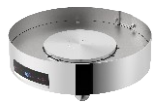

Optional Frames

Electric frame with ball shaped feet

Integrated 900W high-power electric heating plate, OLED digital temperature control

1/1 W07-1101B

Electric frame with olive shaped legs

Integrated 900W high-power electric heating plate, OLED digital temperature control

1/1 W07-1102B

Frame for electric heating plate

Equipped with bracket for positioning of electric heating plate

1/1 W07-1103B

Multi-function frame with olive shaped alloy legs

Good for use with fuel holder, electric heating mug, electric heating plate & small induction heater

1/1 W07-1104B

Multi-function frame with curved alloy legs

Good for use with fuel holder, electric heating mug, electric heating plate & small induction heater

1/1 W07-1105B

2/3 W07-2301B

2/3 W07-2302B

2/3 W07-2303B

2/3 W07-2304B

2/3 W07-2305B

Round W07-3601B

Round W07-3602B

Round W07-3603B

Round W07-3604B

Round W07-3605B

Soup W07-2801B