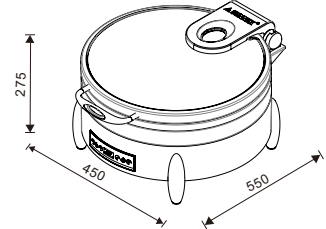

Soup W07-2802B

Soup W07-2803B

Soup W07-2804B

Soup W07-2805B

W07-1102T
Rectangular 1/1 size
8.5L food pan

W07-1102T + W07-1101B

W07-1102T + W07-1102B

W07-2302T
Square 2/3 size
5.5L food pan

W07-2302T + W07-2301B

W07-2302T + W07-2302B

W07-1102T + W07-1103B

W07-1102T + W07-1104B

W07-1102T + W07-1105B

W07-2302T + W07-2303B

W07-2302T + W07-2304B

W07-2302T + W07-2305B

W07-3602T
Round 36cm
6.8L food pan

W07-3602T+W07-3601B

W07-3602T + W07-3602B

W07-2802T
Soup Station
10L bain marie

W07-2802T + W07-2801B

W07-2802T + W07-2802B

W07-3602T + W07-3603B

W07-3602T + W07-3604B