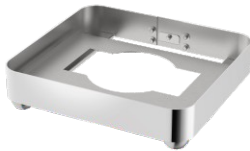

Soup W07-2802B

Soup W07-2803B

Soup W07-2804B

Soup W07-2805B

W07-1102T
Rectangular 1/1 size
8.5L food pan

W07-1102T + W07-1101B

W07-1102T + W07-1102B

W07-2302T
Square 2/3 size
5.5L food pan

W07-2302T + W07-2301B

W07-2302T + W07-2302B

W07-1102T + W07-1103B

W07-1102T + W07-1104B

W07-1102T + W07-1105B

W07-2302T + W07-2303B

W07-2302T + W07-2304B

W07-2302T + W07-2305B

W07-3602T
Round 36cm
6.8L food pan

W07-3602T+W07-3601B

W07-3602T + W07-3602B

W07-2802T
Soup Station
10L bain marie

W07-2802T + W07-2801B

W07-2802T + W07-2802B

W07-3602T + W07-3603B

W07-3602T + W07-3604B