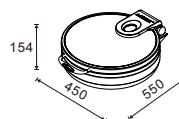

SUNNEX[®]

BURANO

Versatile Chafer

VERSATILE CHAFER - BURANO

W07-1102T
Rectangular 1/1 size
8.5L food pan

W07-2302T
Square 2/3 size
5.5L food pan

W07-2802T
Soup Station
10L bain marie

W07-3602T
Round 36cm
6.8L food pan