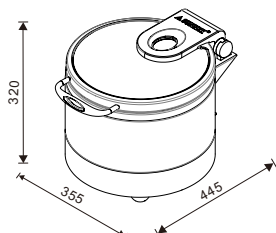

W07-2802T + W07-2803B