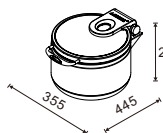

SUNNEX[®]

BURANO

Versatile Chafer

VERSATILE CHAFER - BURANO

W07-1102T
Rectangular 1/1 size
8.5L food pan

W07-2302T
Square 2/3 size
5.5L food pan

W07-2802T
Soup Station
10L bain marie

W07-3602T
Round 36cm
6.8L food pan