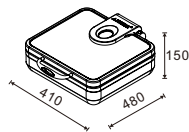

SUNNEX[®]

BURANO

Versatile Chafer

VERSATILE CHAFER - BURANO

W07-1102T
Rectangular 1/1 size
8.5L food pan

W07-2302T
Square 2/3 size
5.5L food pan

W07-2802T
Soup Station
10L bain marie

W07-3602T
Round 36cm
6.8L food pan