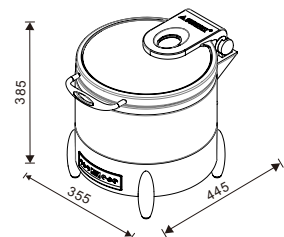

W07-3602T
Round 36cm
6.8L food pan

W07-3602T+W07-3601B

W07-3602T + W07-3602B

W07-2802T
Soup Station
10L bain marie

W07-2802T + W07-2801B

W07-2802T + W07-2802B

W07-3602T + W07-3603B

W07-3602T + W07-3604B