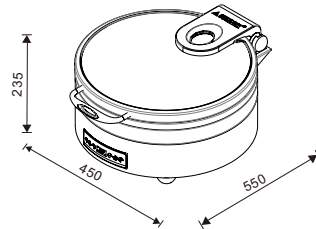

Soup W07-2802B

Soup W07-2803B

Soup W07-2804B

Soup W07-2805B

W07-1102T
Rectangular 1/1 size
8.5L food pan

W07-1102T + W07-1101B

W07-1102T + W07-1102B

W07-2302T
Square 2/3 size
5.5L food pan

W07-2302T + W07-2301B

W07-2302T + W07-2302B

W07-1102T + W07-1103B

W07-1102T + W07-1104B

W07-1102T + W07-1105B

W07-2302T + W07-2303B

W07-2302T + W07-2304B

W07-2302T + W07-2305B

W07-3602T
Round 36cm
6.8L food pan

W07-3602T+W07-3601B

W07-3602T + W07-3602B

W07-2802T
Soup Station
10L bain marie

W07-2802T + W07-2801B

W07-2802T + W07-2802B

W07-3602T + W07-3603B

W07-3602T + W07-3604B