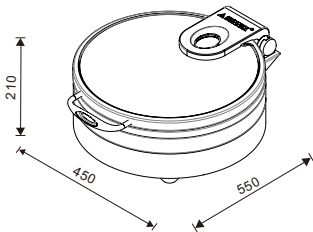

W07-3602T
Round 36cm
6.8L food pan

W07-3602T+W07-3601B

W07-3602T + W07-3602B

W07-2802T
Soup Station
10L bain marie

W07-2802T + W07-2801B

W07-2802T + W07-2802B

W07-3602T + W07-3603B

W07-3602T + W07-3604B