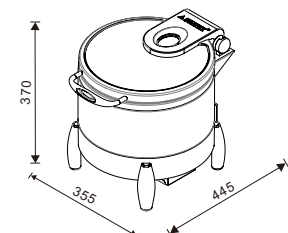

W07-2802T + W07-2805B