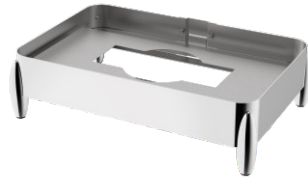

W07-1102T + W07-1103B