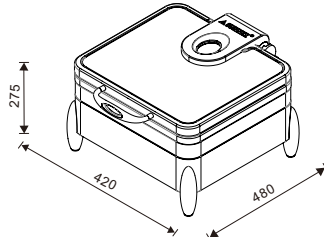

Soup W07-2802B

Soup W07-2803B

Soup W07-2804B

Soup W07-2805B

W07-1102T
Rectangular 1/1 size
8.5L food pan

W07-1102T + W07-1101B

W07-1102T + W07-1102B

W07-2302T
Square 2/3 size
5.5L food pan

W07-2302T + W07-2301B

W07-2302T + W07-2302B

W07-1102T + W07-1103B

W07-1102T + W07-1104B

W07-1102T + W07-1105B

W07-2302T + W07-2303B

W07-2302T + W07-2304B

W07-2302T + W07-2305B

W07-3602T
Round 36cm
6.8L food pan

W07-3602T+W07-3601B

W07-3602T + W07-3602B

W07-2802T
Soup Station
10L bain marie

W07-2802T + W07-2801B

W07-2802T + W07-2802B

W07-3602T + W07-3603B

W07-3602T + W07-3604B